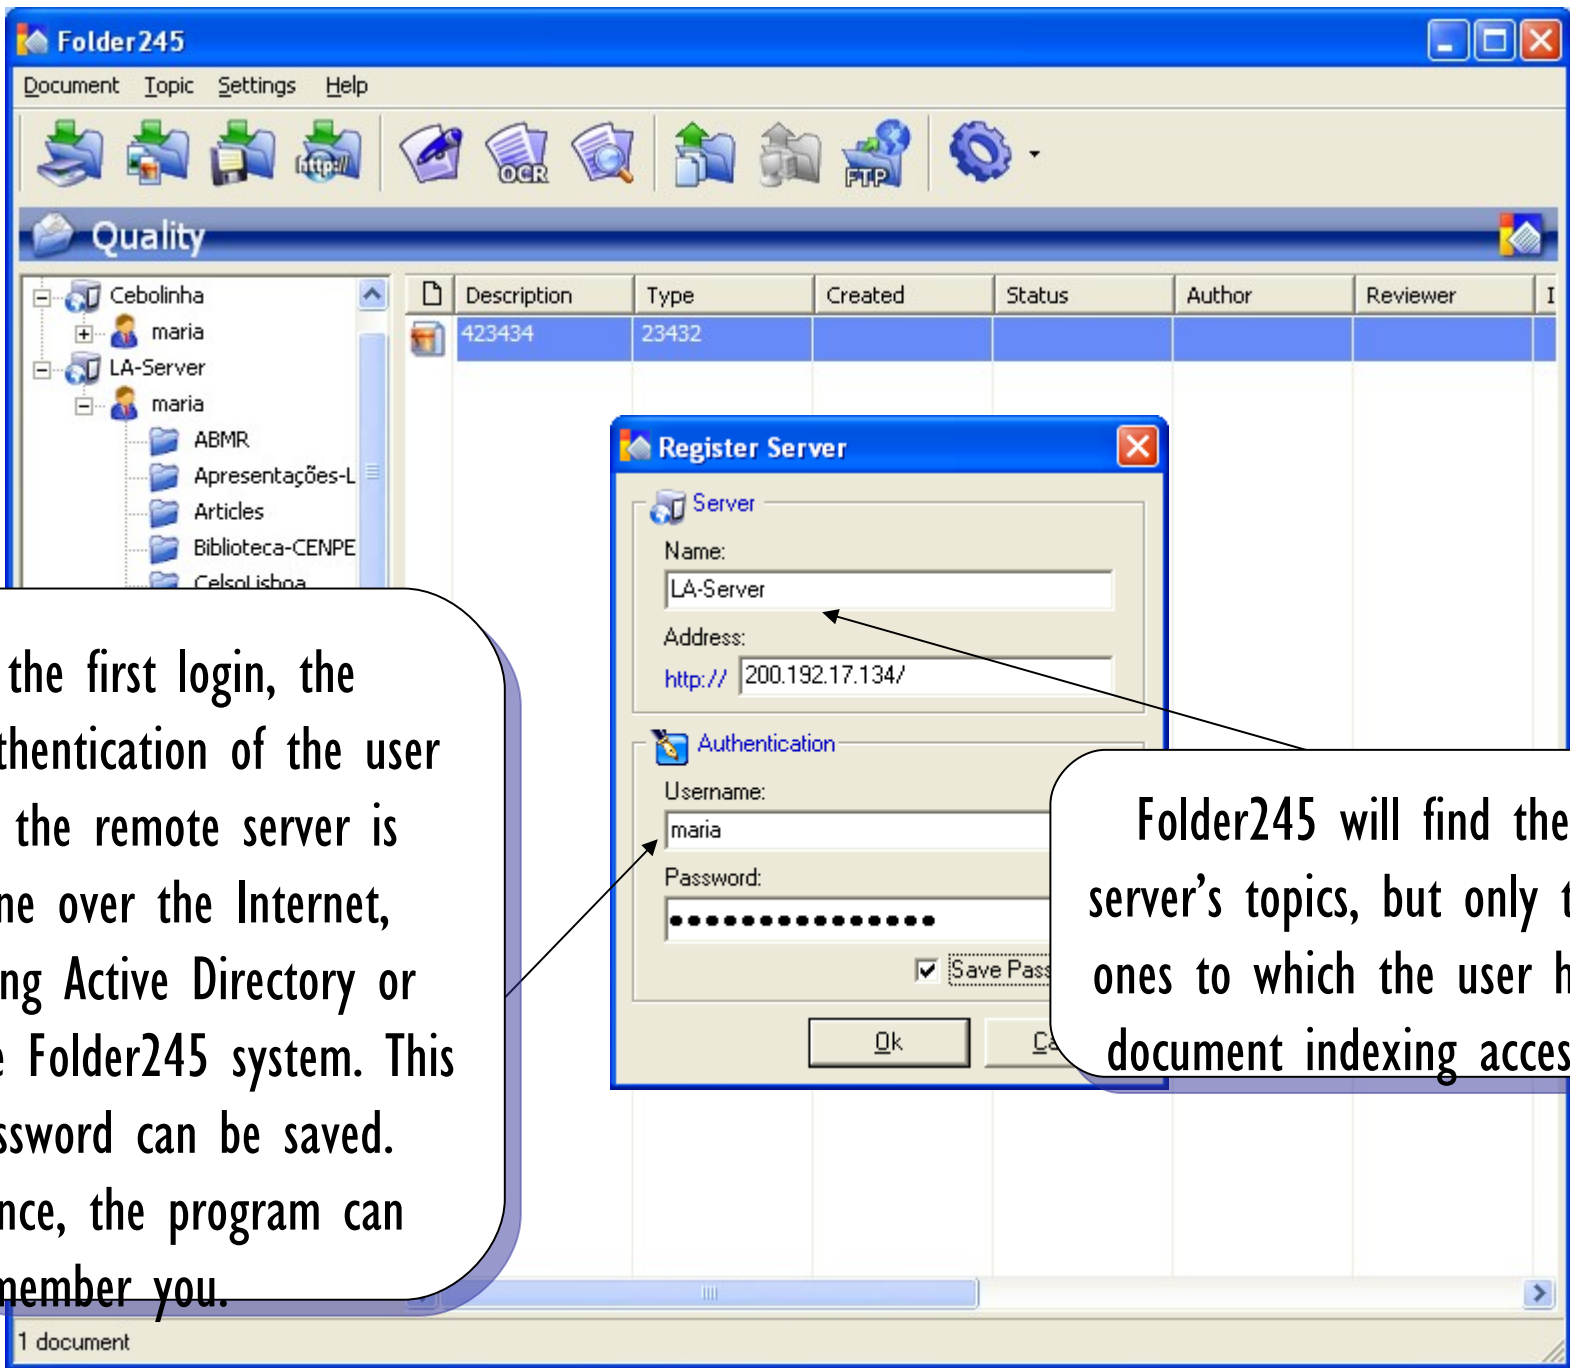

At the first login, the authentication of the user on the remote server is done over the Internet, using Active Directory or the Folder245 system. This password can be saved. Hence, the program can remember you.

Folder245 will find the server's topics, but only the ones to which the user has document indexing access.